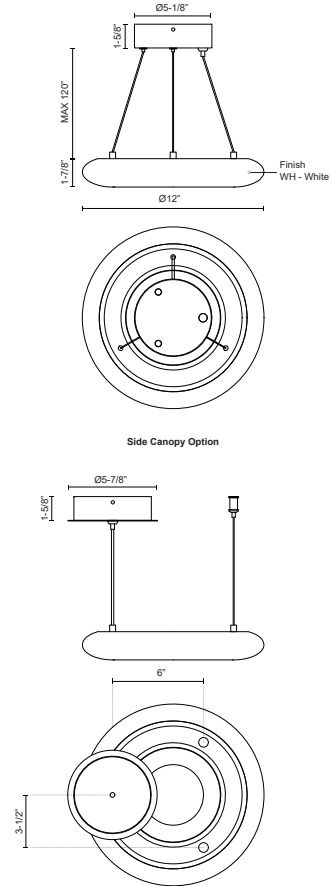

**CUMULUS
PD80712
PENDANTS**

PROJECT

DESCRIPTION

A radiant torus of bright, even illumination. Available in a variety of sizes and as either a pendant or flush mount, these halos of light adapt to any setting. Eternal and substantial.

SPECIFICATION DETAILS

Fixture Dimensions	D12" x H1-7/8"
Light Source	LED with DC Driver
Wattage	21W
Total Lumens	2000lm
Delivered Lumens	WH-1200lm
Voltage	120V
Color Temperature	3000K
CRI (Ra)	90CRI
Optional Color Temps	2700K - 5000K Available, Minimum Order Quantities Apply
LED Rated Life	50,000 hours
Dimming	100% - 10%, TRIAC or ELV Dimmer (Not Included)
Diffuser Details	White Acrylic Diffuser
Adjustable	Yes
Wire Length	120" Max
Wire Type	Clear Coaxial Wire
Minimum Hang Height	8"
Sloped Ceiling Adaptable	Yes
Location	Dry
CEC Title 24 JA8	Yes, JA8-2022
Canopy Dimensions	D5-7/8" x H1-5/8"
Paint Finish	WH02
Finish Option(s)	White

* For custom options, consult factory for details.
* For warranty information, please visit www.kuzcolighting.com/warranty

KUZCO

CANADA: 19054 28TH AVENUE - SURREY, BC V3Z 6M3
USA: 3035 E. LONE MOUNTAIN ROAD - LAS VEGAS, NV 89081

WWW.KUZCOLIGHTING.COM

© 2018 KUZCO LIGHTING. ALL RIGHTS RESERVED.

COMMENT